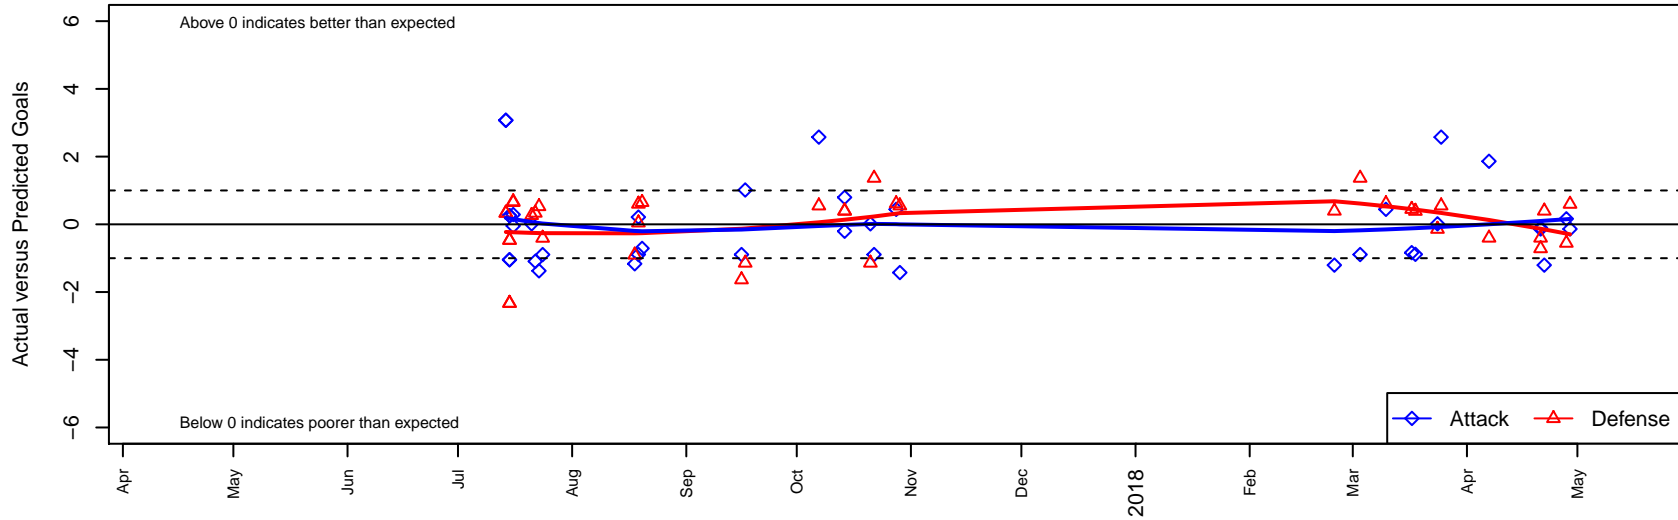

ASE Emerald G04

Academy of Soccer Excellence
 Pasco, WA
 G04 total strength=1612
 attack=13.43 defense=20.7
 fall league = PSPL WNPL U14
 spr league = Spr PSPL – '04 Super 1 U14
 notes= Woods 2015

alt names used:
 ASE G04 Emerald
 ASE G04 EMERALD
 ASE G04 Emerald
 ASE G04 EMERALD (WA)
 ASE G04 Emerald
 ASE G04 EMERALD (WA)

Venues played:
 2017 Beaverton Cup U14 Gold
 2017 Nike Crossfire Challenge Silver Group U1
 2017 NW Champions Cup GIRLS 04
 2017 PSPL WNPL U14
 2017 Spr PSPL – '04 Super 1 U14
 2017 WA Cup U14 Gold U14

ASE Emerald G04
 Dots are actual minus expected GF (blue circles) and GA (red triangles).
 Blue line is smoothed change in attack strength. Red is smoothed change in defense strength.

**attack and defense variance (black dot)
relative to other teams
and top 10 in region**