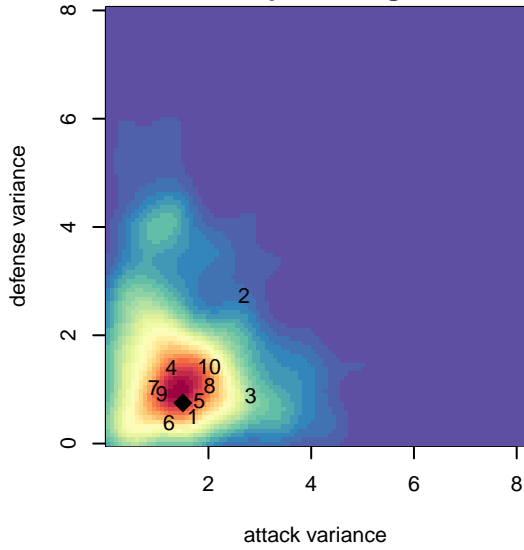

ASE Emerald G04

Academy of Soccer Excellence
 Pasco, WA
 G04 total strength=1612
 attack=13.43 defense=20.7
 fall league = PSPL WNPL U14
 spr league = Spr PSPL – '04 Super 1 U14
 notes= Woods 2015

alt names used:
 ASE G04 Emerald
 ASE G04 EMERALD
 ASE G04 Emerald
 ASE G04 EMERALD (WA)
 ASE G04 Emerald
 ASE G04 EMERALD (WA)

ASE Emerald G04
 Dots are actual minus expected GF (blue circles) and GA (red triangles).
 Blue line is smoothed change in attack strength. Red is smoothed change in defense strength.

**attack and defense variance (black dot)
relative to other teams
and top 10 in region**