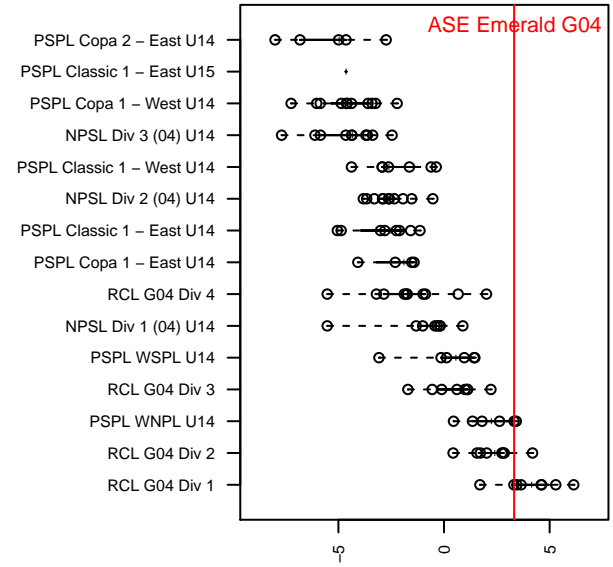

**attack and defense rating
relative to others at age
and all opponents in last 13 months**